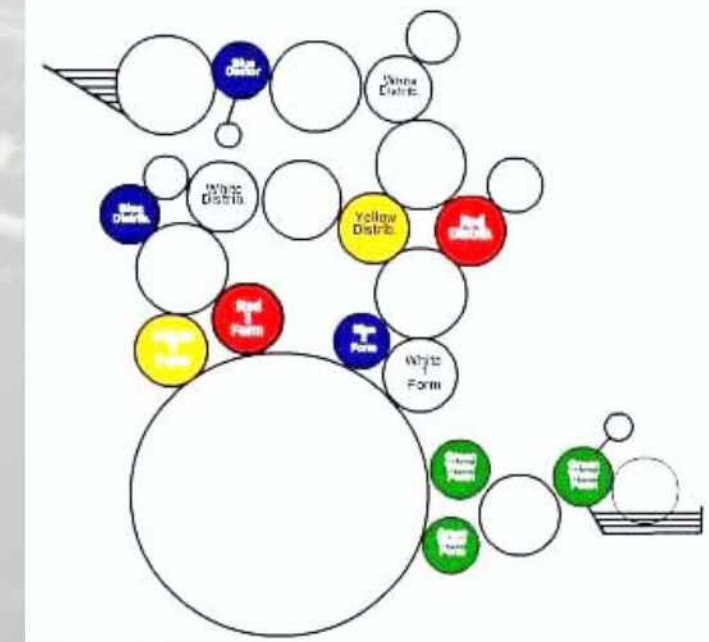

Uses of Rubber rollers-