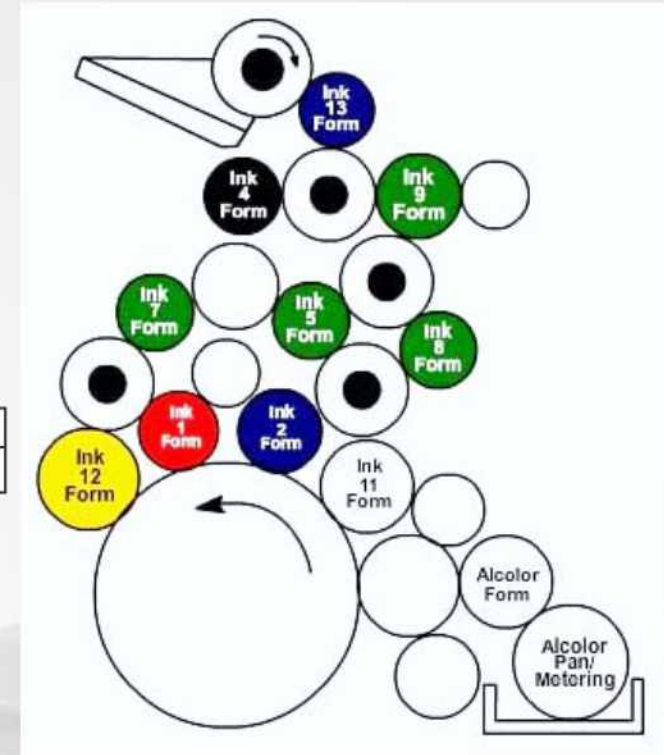

MRI

RUBBER ROLLERS

WWW.PRINTINGROLLERSINDIA.COM +91 9814228606

MRI RUBBER ROLLERS

WWW.PRINTINGROLLERSINDIA.COM +91 9814228606

GTO 52 - 9 Inker Rubbers

Type/Colour	Rubber Dia.	Rubber Length
6 Blue	45 mm	513 mm
1 Red	51 mm	513 mm
1 White	47 mm	513 mm
1 Yellow	49 mm	513 mm

GTO 52 - 3 Conventional Damper

Type/Colour	Rubber Dia.	Rubber Length
3 Green	46 mm	524 mm

GTO 52 - 2 Alcolor with Fixtures

Type/Colour	Rubber Dia.	Rubber Length
Alcolor Pan	70.6 mm	530 mm
Alcolor Form	68 mm	518 mm

GTO 52 Direct Dampening system

Type/Colour	Rubber Dia.	Rubber Length
1 Waterform	55 mm	575 mm
1 Water Metering	55 mm	533 mm
1 Transfer	40 mm	520 mm

GTO 52 Numbering

Type/Colour	Rubber Dia.	Rubber Length
5 Ink Roller	33 mm	500 mm

Speedmaster 72 New 10 Ink Rollers

Type/Colour	Rubber Dia.	Rubber Length
2 Inker White	60 mm	735 mm
2 Inker Red	66 mm	735 mm
2 Inker Blue	72 mm	735 mm
3 Inker Yellow	80 mm	735 mm
1 Ink Ductor Black	60 mm	735 mm