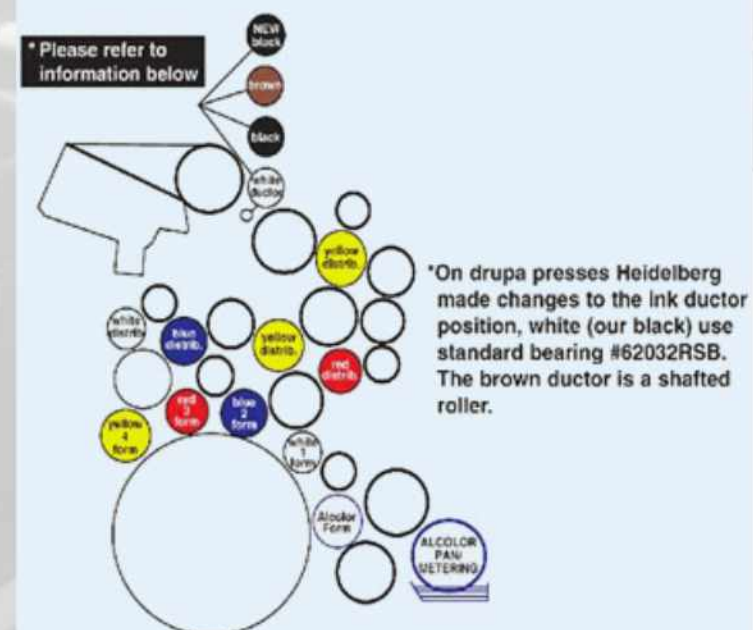

Heidelberg Speedmaster 102 SORS/SORSZ Drupa