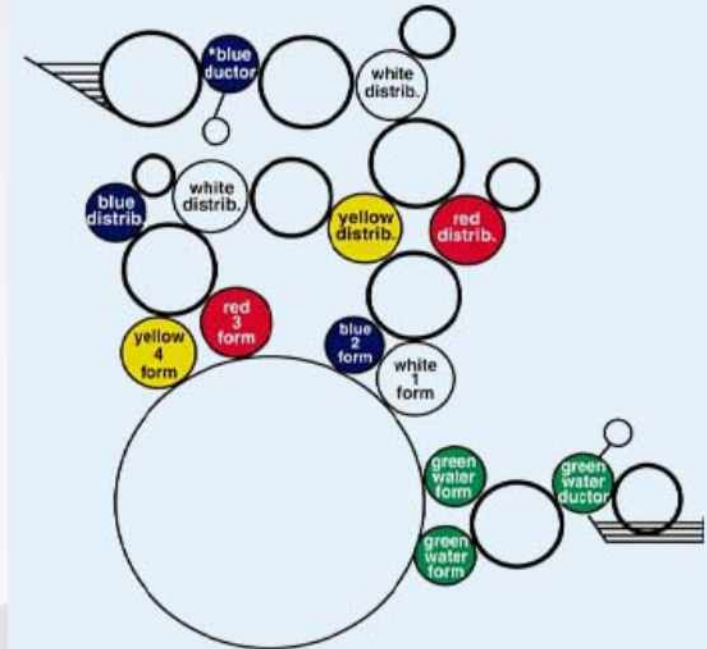

Ink Rollers- OFFSET SPARE PARTS Pre Drupa

SM 102 New 10 Ink Rollers

Type/Colour	Rubber Dia.	Rubber Length
2 Inker White	60 mm	1035 mm
2 Inker Red	66 mm	1035 mm
2 Inker Blue	72 mm	1035 mm
3 Inker Yellow	80 mm	1035 mm
1 Ink Ductor Black	60 mm	1035 mm