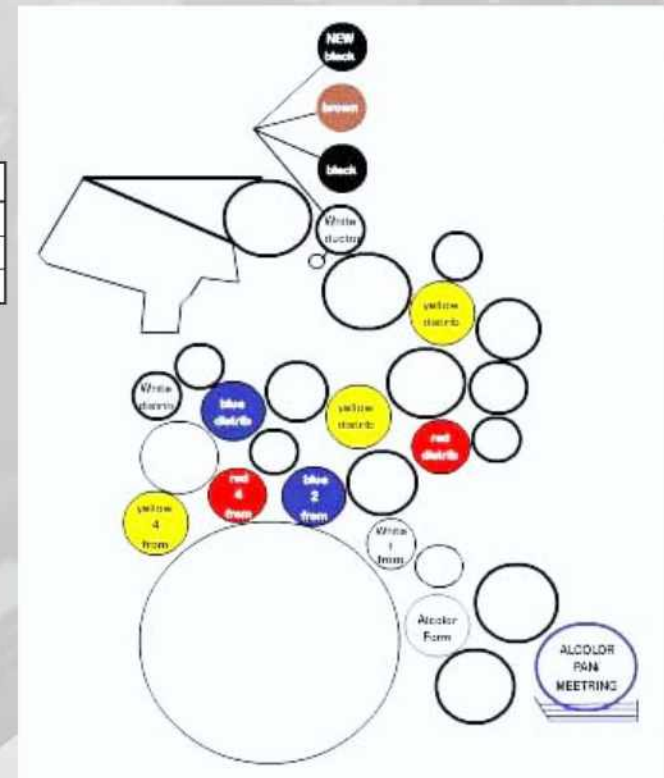

MRI

RUBBER ROLLERS

WWW.PRINTINGROLLERSINDIA.COM +91 9814228606

MRI RUBBER ROLLERS

WWW.PRINTINGROLLERSINDIA.COM +91 9814228606

GTO 52 - 9 Inker Rubbers

Type/Colour	Rubber Dia.	Rubber Length
6 Blue	45 mm	513 mm
1 Red	51 mm	513 mm
1 White	47 mm	513 mm
1 Yellow	49 mm	513 mm

GTO 52 - 3 Conventional Damper

Type/Colour	Rubber Dia.	Rubber Length
3 Green	46 mm	524 mm

GTO 52 - 2 Alcolor with Fixtures

Type/Colour	Rubber Dia.	Rubber Length
Alcolor Pan	70.6 mm	530 mm
Alcolor Form	68 mm	518 mm

GTO 52 Direct Dampening system

Type/Colour	Rubber Dia.	Rubber Length
1 Waterform	55 mm	575 mm
1 Water Metering	55 mm	533 mm
1 Transfer	40 mm	520 mm

GTO 52 Numbering

Type/Colour	Rubber Dia.	Rubber Length
5 Ink Roller	33 mm	500 mm