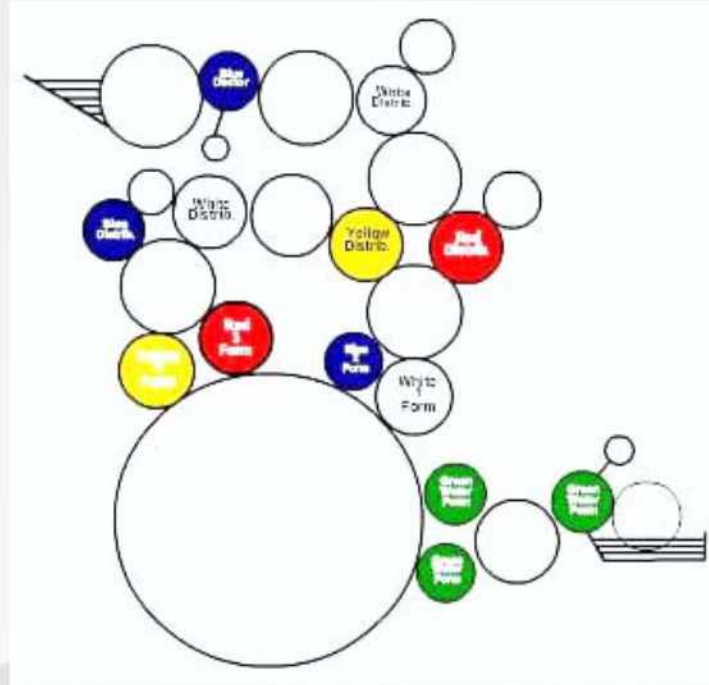

Uses of Rubber rollers-