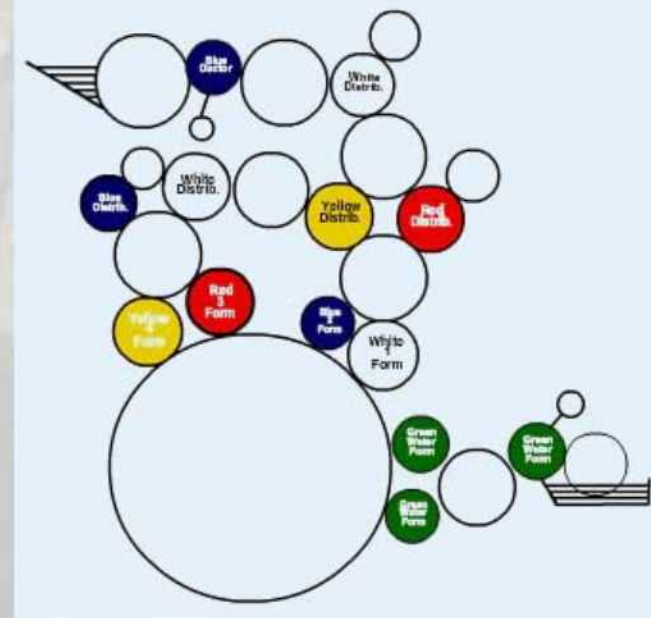

Heidelberg SORD/SORDZ

SORK 10 Ink Rollers

Type/Colour	Rubber Dia.	Rubber Length
3 Inker Blue	57 mm	656 mm
2 Inker Red	60 mm	656 mm
3 Inker White	62.5 mm	656 mm
2 Inker Yellow	65 mm	656 mm

SORM Speedmaster 72 Old 10 Ink Rollers

Type/Colour	Rubber Dia.	Rubber Length
3 Inker Blue	57 mm	726 mm
2 Inker Red	60 mm	726 mm
3 Inker White	62.5 mm	726 mm
2 Inker Yellow	65 mm	726 mm

Uses of Rubber rollers-

SORD 10 Ink Rollers

Type/Colour	Rubber Dia.	Rubber Length
3 Inker Blue	57 mm	896 mm
2 Inker Red	60 mm	896 mm
3 Inker White	62.5 mm	896 mm
2 Inker Yellow	65 mm	896 mm