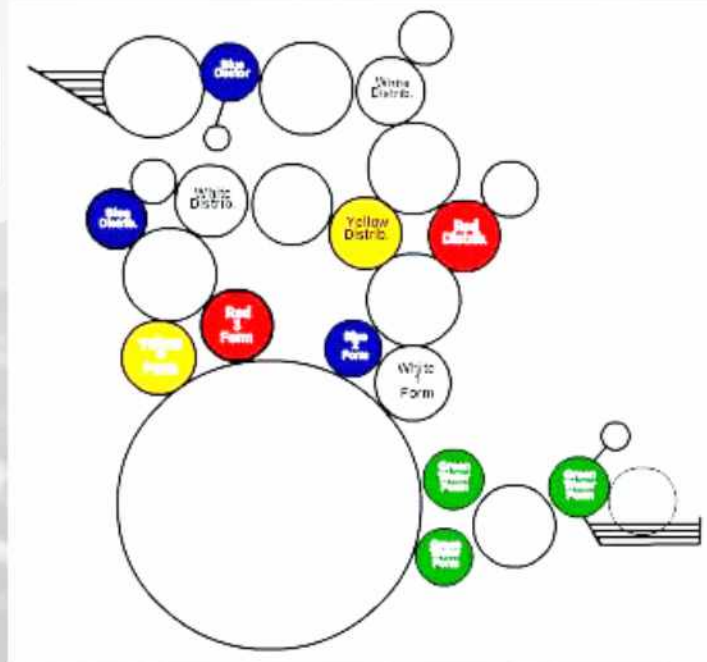

MO Conventional Dampening

Type/Colour	Rubber Dia.	Rubber Length
2 Green	48 mm	663 mm
1 Green	48 mm	672 mm